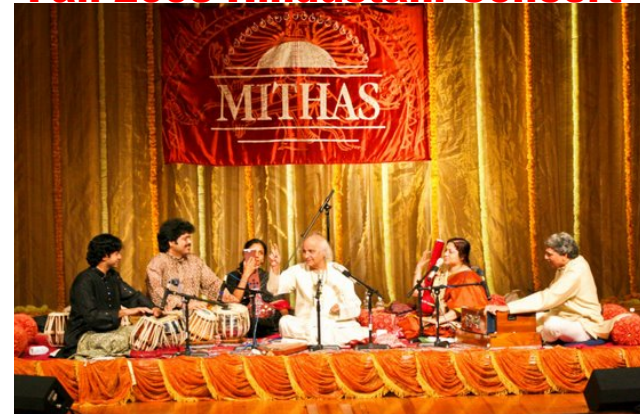

MIT's Heritage of the Arts of South Asia

[www.mithas.org](http://www.mithas.org)

**Fall 2008 Hindustani Concert**

***Sangeet Martand Pandit Jasraj (Vocal)***

***Tripti Mukherjee (Vocal Support)***

***Madhu Vora (Harmonium)***

***Aditya Banerjee & Nitin Mitta (Tabla)***

***Amala Mahadevan (Tanpura)***

***October 24, 2008***

***Kresge Auditorium, MIT, Cambridge, MA***

MIT's Heritage of the Arts of South Asia

[www.mithas.org](http://www.mithas.org)

**Fall 2008 Hindustani Concert**

***Sangeet Martand Pandit Jasraj (Vocal)***

***Tripti Mukherjee (Vocal Support)***

***Madhu Vora (Harmonium)***

***Aditya Banerjee & Nitin Mitta (Tabla)***

***Amala Mahadevan (Tanpura)***

***October 24, 2008***

***Kresge Auditorium, MIT, Cambridge, MA***

<b>Track</b>	<b>Title</b>	<b>Time</b>
<i>Disc 1</i>		
<i>1.1</i>	<i>Raga Shankara</i>	<i>40:37</i>
<i>1.2</i>	<i>Raga Bahar</i>	<i>18:34</i>
<i>1.3</i>	<i>Raga Sughrari</i>	<i>14:54</i>